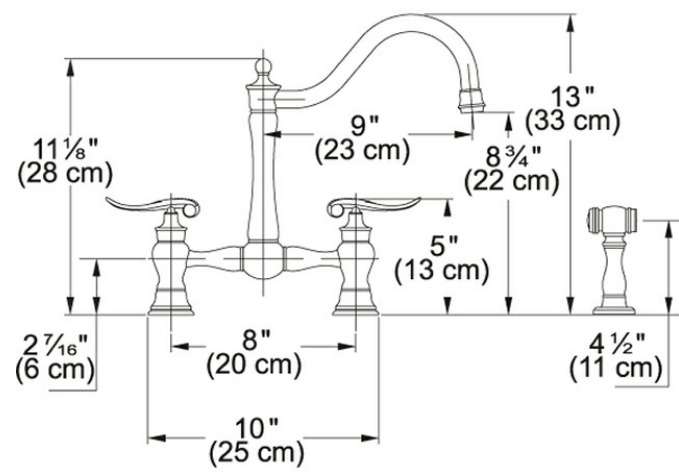

### Technical Drawing

### Product Information

Version	Arc Spout / Side Spray
Spray Type	Full Stream
Faucet Operation	2 Handle Mixer
Flow Rate	1.75 gpm
Where to buy	Showroom
Countertop hole diameter	1 3/8"